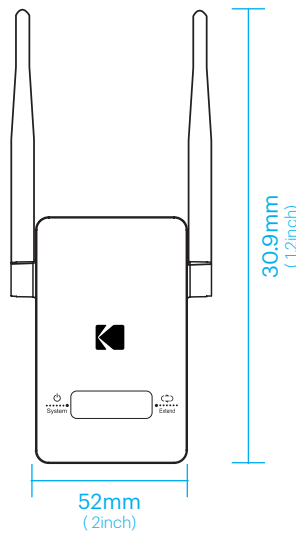

## Smart Kodak Cherish E100

<b>Power Supply</b>	5V /1A internal power
<b>Antenna</b>	4dBi External Antennas
<b>LED Indicators</b>	SYS, Wi-Fi
<b>Wireless Standards</b>	IEEE 802.11n, IEEE802.11g, IEEE802.11b
<b>RF Frequency</b>	2.4-2.4835GHz
<b>Data Rate</b>	Up to 300Mbps
<b>EIRP</b>	<20dBm
<b>Wireless Security</b>	64/128-bit WEP,WPA-PSK/WPA2-PSK(TKIP/AES)
<b>Reception Sensitivity</b>	11b 11M: -81 dBm 11g 54M: -68 dBm 11n HT20: -65 dBm HT40: -62dBm
<b>Operating Temperature</b>	0°C to 40 °C 32°F to 158°F
<b>Storage Temperature</b>	-40°C to 70 °C -40°F to 104 °F
<b>Operating Humidity</b>	10%-90% non-condensing
<b>Storage Humidity</b>	5%-90% non-condensing

## PACKAGING DIMENSIONS

Height: 158mm (6.22inch)  
Width: 123mm (4.84inch)  
Thickness: 68mm (2.68inch)  
Weight: 0.92kg (TBC)

<http://www.kodaksmarthome.com>

Manufactured, distributed or sold by eBuyNow. All other trademarks are the property of their respective owners. © 2019 eBuyNow. All rights reserved.